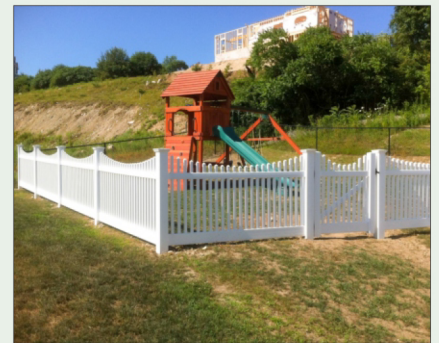

If you can Dream It, We can Fence It!

Board Fencing

Beautifully designed fencing enhances your outside property, whether for relaxing or entertaining, or to increase the security of your children’s play area. Both sides of the fence have the same attractive finish and design, allowing both you and your neighbors to appreciate its pleasing appearance. The decorative rail adds stability, durability and attractive visual detail. Privacy panels come with a wide variety of decorative tops. Every section includes a metal reinforcement channel in the bottom rail to create a stronger and longer lasting fence. It never requires painting or staining and it is virtually maintenance free.

6'to4' Transition with Change of Style

If you can Dream It, We can Fence It!

5' High Two Tone

6' High Semi-Privacy with Lattice

Closed Top Chestnut Hill

Board and Chestnut Hill Scalloped

Straight Topper

Custom Built to Accommodate Steep Slope

Picket fencing

Picket fences are an ideal way to establish attractive borders around your property. Whether in the backyard or the front, it maintains that open feeling while still providing security for children and pets. Available in different heights and its tops could be straight, scalloped and capped.

4' High Picket with 2"x3 1/2" Bottom Rail

10' Double Drive and Walk Gate

4' High Chestnut Hill with Walk Gate

If you can Dream It, We can Fence It!

4' High Over a Wall, Stepped Chestnut Hill

6' High Chestnut Hill Straight Top